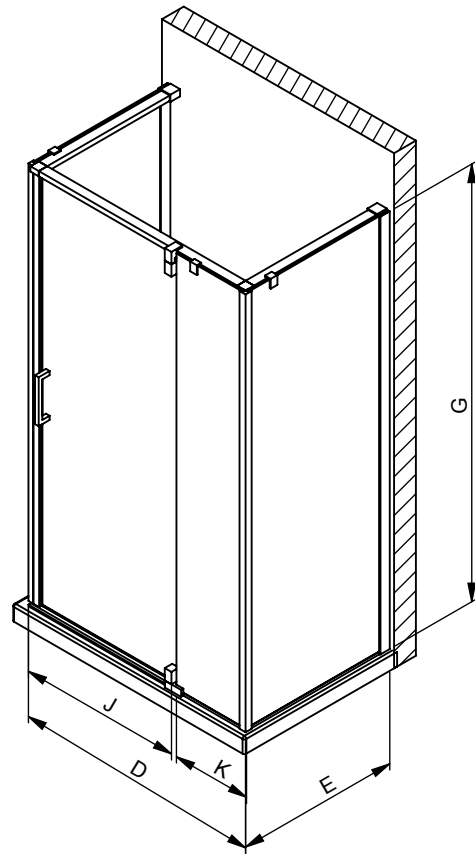

All dimensions are approximate. Structure measurements must be verified against the unit to ensure proper fit.

ModuIR PIVOT SHOWER DOOR: WALLMOUNT SHOWER (505)

All complementary installation can be also build from the same listed product

ACCESS ON LEFT

505 AS SHOWN

ACCESS ON RIGHT

505 (MIRRORED)

PRODUCT	BASE SIZE	G	D	E	J	K	M
		HEIGHT (top of glass)	WIDTH (min-max)	DEPTH (min-max)	DOOR ACCESS (maximum)	FIXED PANEL	FLOOR-CLEARANCE
137865	48X32	78"	45-1/2" - 47"	30-1/8" - 31-3/8"	26-1/2"	15-1/4"-15-1/2"	27-7/8"
137864	48X34			32-1/8" - 33-3/8"			
137863	48X36			34-1/8" - 35-3/8"			
137874	60X32		57-1/2" - 59"	30-1/8" - 31-3/8"		26-3/4"-27"	
137873	60X36			34-1/8" - 35-3/8"			