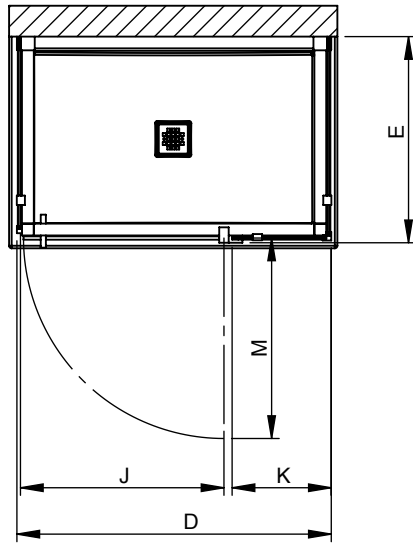

All dimensions are approximate. Structure measurements must be verified against the unit to ensure proper fit.

ModuIR PIVOT SHOWER DOOR: WALLMOUNT SHOWER (505)

All complementary installation can be also build from the same listed product

ACCESS ON LEFT

505 AS SHOWN

ACCESS ON RIGHT

505 (MIRRORED)

PRODUCT	BASE SIZE	G	D	E	J	K	M
		HEIGHT (top of glass)	WIDTH (min-max)	DEPTH (min-max)	DOOR ACCESS (maximum)	FIXED PANEL	FLOOR-CLEARANCE
137865	48X32	78"	45-1/2" - 47"	30-1/8" - 31-3/8"	26-1/2"	15-1/4"-15-1/2"	27-7/8"
137864	48X34			32-1/8" - 33-3/8"			
137863	48X36			34-1/8" - 35-3/8"			
137874	60X32		57-1/2" - 59"	30-1/8" - 31-3/8"		26-3/4"-27"	
137873	60X36			34-1/8" - 35-3/8"			