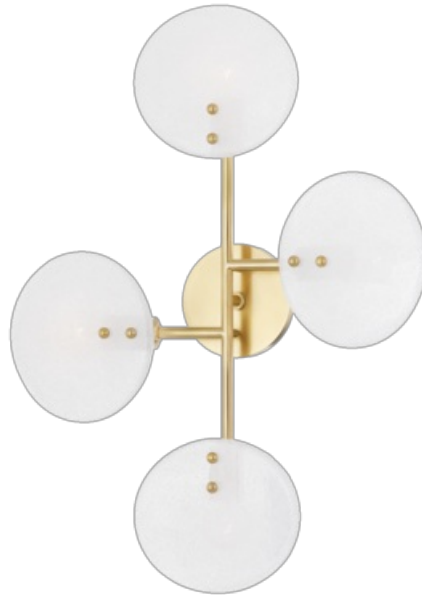

Giselle

Product ID **H428604-AGB**

[Click to Show Price](#)

DIMENSIONAL INFORMATION

Height

3.75"

ADA Compliant

Yes

Hanging Type

-

Canopy/Backplate

4.75" D

Width

18.00"

Shade 1 Top W/Dia

7.10"

Extension

3.75"

Weight

6.00lb.

SHADE INFORMATION

Shade Top

7.10"

Shade Height

6.30"

Shade Material

Glass

Shade Color

White Candy Glass

SHIPPING INFORMATION

Carton 1

22.00" x 15.00" x 10.00"