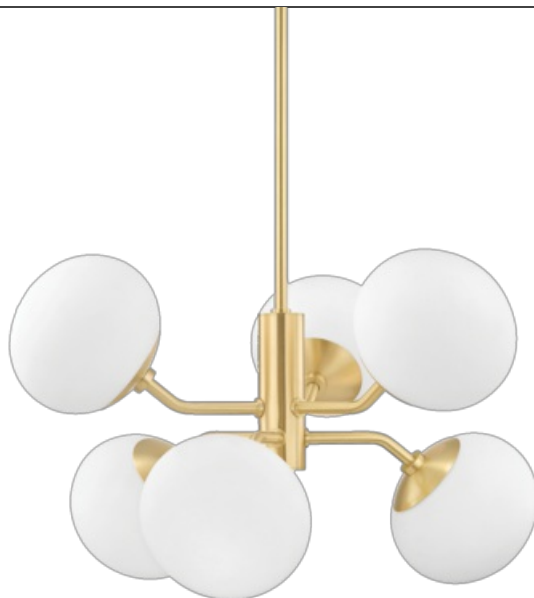

# Estee

Product ID **H134806-AGB**

[Click to Show Price](#)

---

## DIMENSIONAL INFORMATION

Height

**15.00"**

ADA Compliant

**No**

Hanging Type

**Stem -**

Canopy/Backplate

**4.50" D**

Diameter

**28.00"**

Shade 1 Top W/Dia

**2.75"**

Minimum Height

**24.50"**

Maximum Height

**72.50"**

Weight

**25.00lb.**

---