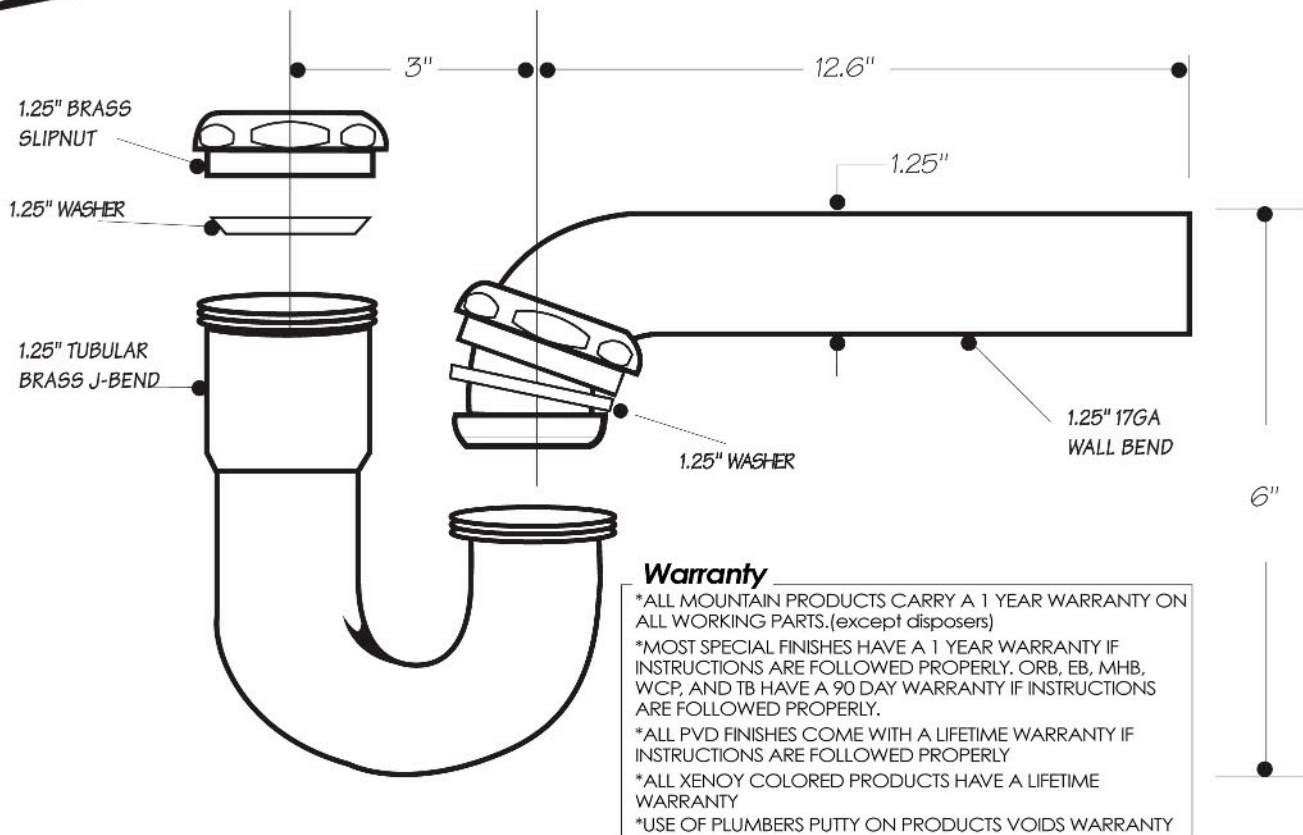

### INSTALLATION DIMENSIONS

***This model offers you the following features & benefits:***

- 1-1/4" inlet and outlet
- Can be used for exposed installations
- Without Flange
- Available in 21 finishes
 