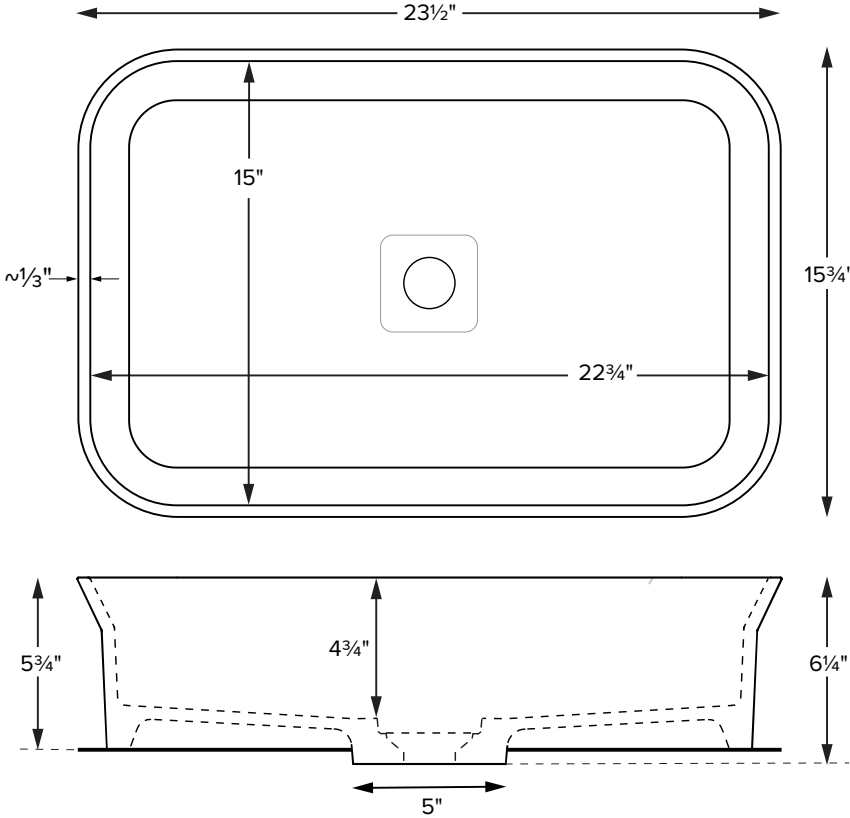

James

MODEL 604
23.5" x 15.75" x 6.25"
VESSEL STYLE
Mineral Composite
24 lbs / 11 kg

Base dimensions on counter top: 21 3/4" x 13 3/4"
 Always measure sink on-site to ensure cut-out accuracy.

Sink Options and Pricing		
Part # and Description		
604	Gloss White	\$850
604M	Matte White, Exterior Only	\$1,150
604V	Matte Color, Exterior Only	\$1,400
Exterior Color/Finish		
<i>Must be ordered at time of purchase</i>		
White, matte finish (MWH)		
Gray, matte finish only (MGY)		
Black, matte finish only (MBK)		

ORDERING AND INSTALLATION

- 1.75" drain opening
- Accommodates 1.25" to 1.5" OD lavatory drain kit
- Not available with an overflow
- White drain cover included (check packaging carefully)
- One-piece construction
- Limited Lifetime Residential Product Warranty

• Before discarding packaging, check for accessories that may be inside.
 • All product measurements are ±1/2".
 • Specifications and configurations are subject to change without notice.
 • Measurements herein supersede all others published prior to publication date below.