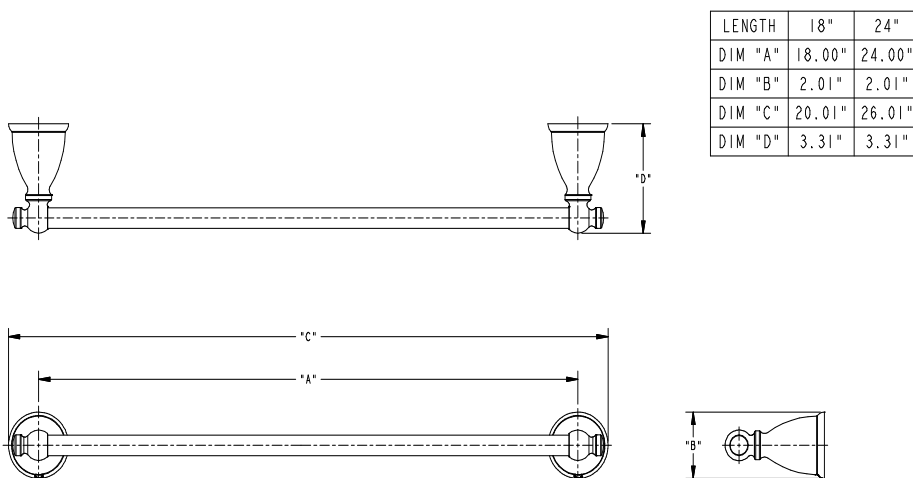

Lindale™ Technical Specification

18" & 24" Towel Bar

Y3118 & Y3124

Stock Numbers:

- ❑ **Y3118BN – 18" Towel Bar**
Brushed Nickel Finish
- ❑ **Y3124BN – 24" Towel Bar**
Brushed Nickel Finish
- ❑ **Y3118BRB – 18" Towel Bar**
Mediterranean Bronze Finish
- ❑ **Y3124BRB – 24" Towel Bar**
Mediterranean Bronze Finish
- ❑ **Y3118CH – 18" Towel Bar**
Chrome Finish
- ❑ **Y3124CH – 24" Towel Bar**
Chrome Finish

Dimensions:

Materials:

Towel Bar post is die cast from highest quality zinc alloy (Zamac). Casting is plated in Chrome, Brushed Nickel or Mediterranean Bronze. **Towel Bar** is aluminum for Chrome and Brushed Nickel finishes and Stainless Steel for Mediterranean Bronze.

Installation Instructions:

1. Position the mounting template on the wall in the desired location.
2. Using a level, align the template and tape it to the wall.
3. Drill two 5/16" holes at each mounting post location that corresponds to your product.
4. Remove the template from the wall.
5. Fold ends of the plastic toggle together and insert into each hole in the wall.
6. Lightly tap anchors until flush with the wall.
7. One at a time, insert plastic pin into each of the anchors and lightly tap to activate anchor. Remove pin and repeat on all anchors.
8. Remove mounting posts from the product assemblies by loosening each setscrew.
9. Place the mounting plate on the wall over the installed wall anchors with "UP" facing you.
10. Insert screws through the mounting plate into the anchors. Tighten the screws.
11. Assemble the towel bar and posts.
12. While assembled, position each end post with setscrews facing down and place over both mounting posts. Tighten the setscrew at the bottom of each post.