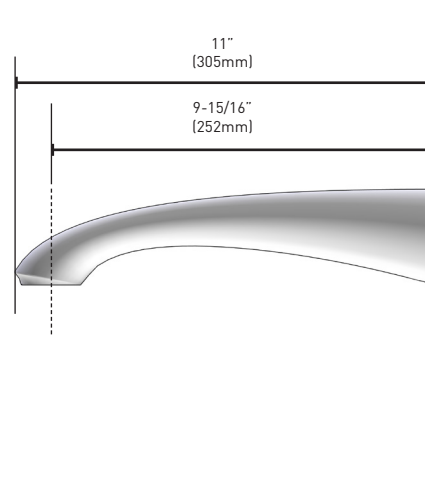

### DESCRIPTION

- Metal construction with various finishes identified by suffix
- 10" Ultra thin tub spout allows for a longer distance between the wall and the tub
- Designed to be installed on MANCIS, MANCXS, or MANXS brass spout manifolds

#### 10" NON-DIVERTING TUB SPOUT

**MODELS:** TF195386  
TF195386BL  
TF195386BN

### CRITICAL DIMENSIONS

DO NOT SCALE