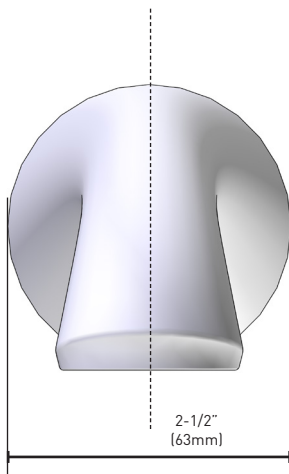

### DESCRIPTION

- Metal construction with various finishes identified by suffix
- 10" Ultra thin tub spout allows for a longer distance between the wall and the tub
- Designed to be installed on MANCIS, MANCXS, or MANXS brass spout manifolds

#### 10" NON-DIVERTING TUB SPOUT

**MODELS:** TF195386  
TF195386BL  
TF195386BN

### CRITICAL DIMENSIONS

DO NOT SCALE