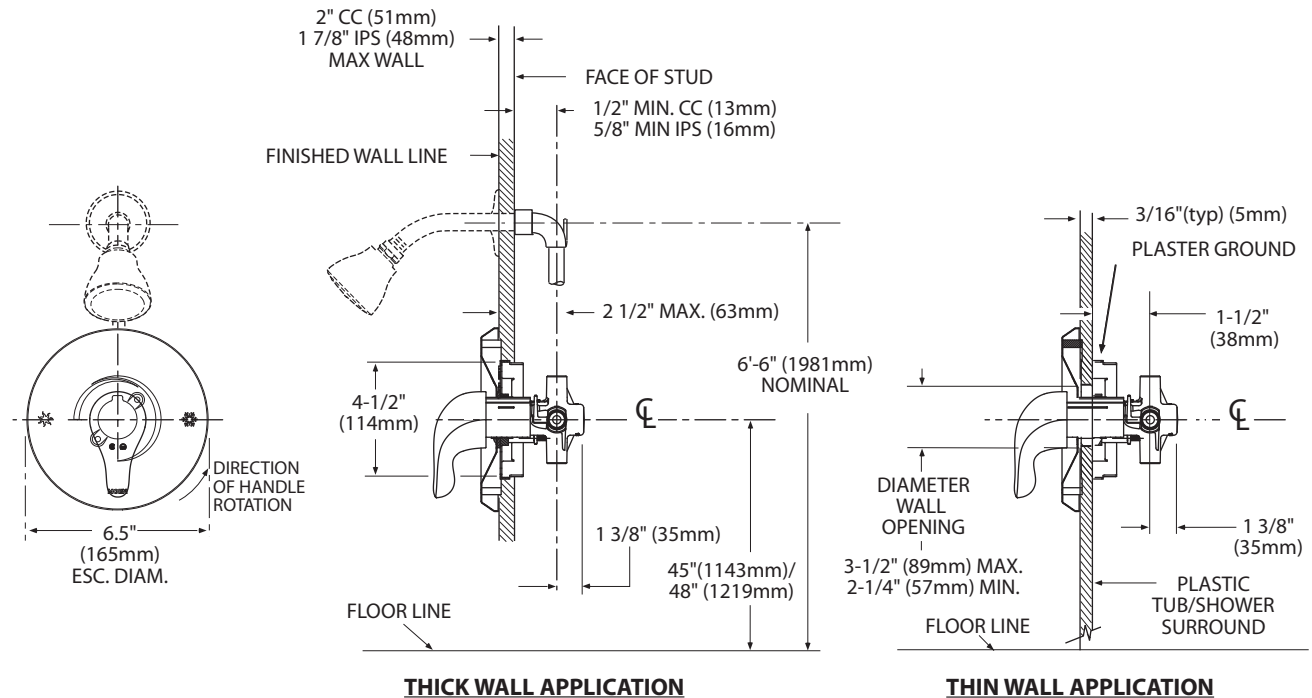

# Specifications

**CHATEAU® POSI-TEMP®**  
**Single-Handle Shower Valve Only**

**Model: L2351**

**Model: L2361 (with 1/4 Turn Stops)**

**CRITICAL DIMENSIONS**

(DO NOT SCALE)

Buy it for looks. Buy it for life.®

## DESCRIPTION

- Chrome plated metal construction
- Single handle, pressure balancing, four port, cycle valve
- 1/2" CC connections