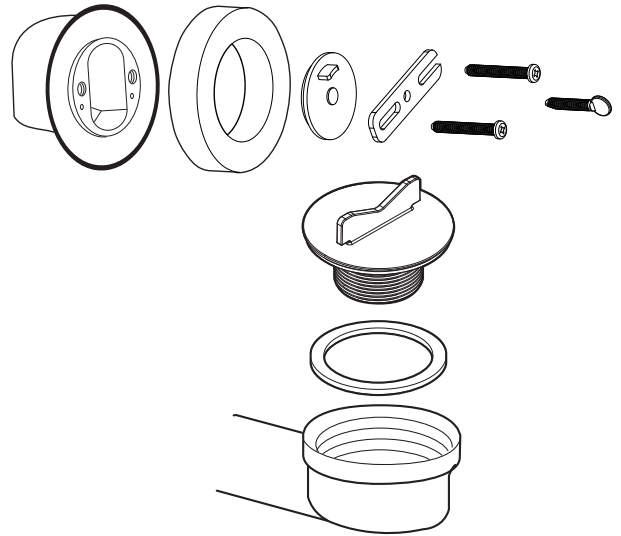

Buy it for looks. Buy it for life.®

Specifications

DESCRIPTION

- Schedule 40 rough-in kit with test plugs
- 1-1/2" drain shoe

STANDARDS

- Third party certified to ASME A112.18.1/CSA B125.1 and all applicable requirements

WARRANTY

- Lifetime limited warranty against finish defects to the original consumer purchaser
- 5 year warranty if used in commercial installations

M-PACT ROUGH-IN KIT

Models: 140680 Schedule 40 ABS
140690 Schedule 40 PVC

CRITICAL DIMENSIONS

(DO NOT SCALE)

FOR MORE INFORMATION CALL: 1-800-BUY-MOEN

www.moen.com