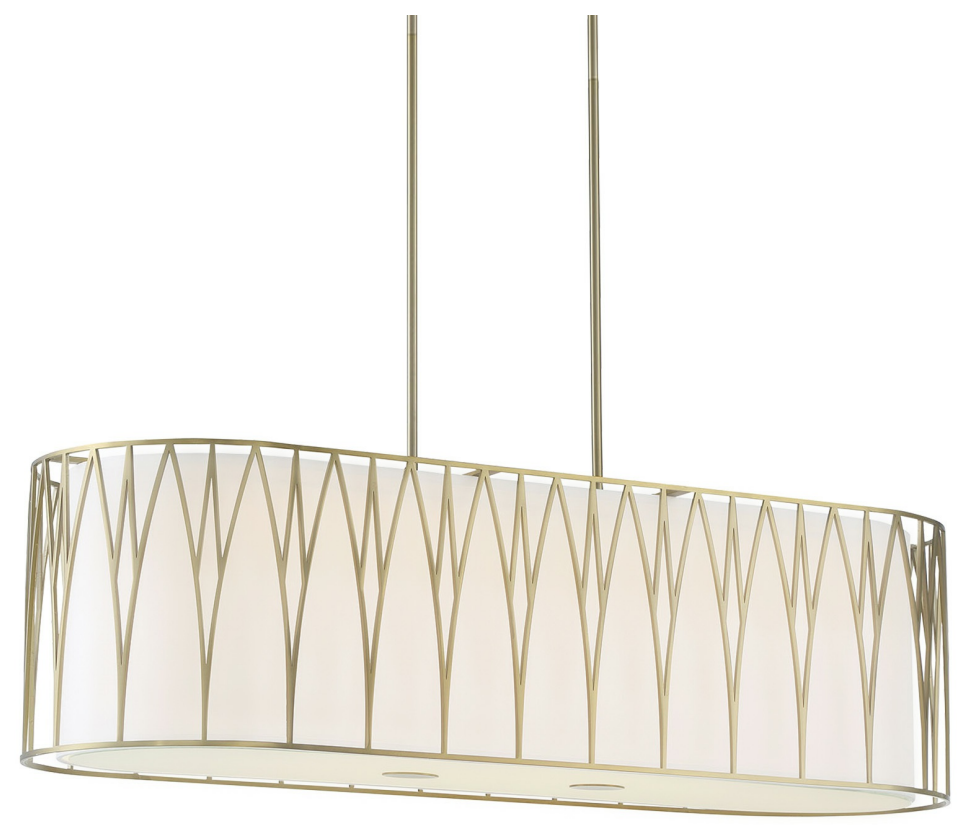

MINKA LAVERY®

Item # 1087-695-L	UPC Code: 747396113432
Product Family Name: Regal Terrace	Finish: Soft Brass
Category: ISLAND LIGHTS	Category Type: Pendant
Certification 3057374	
Patents:	
Notes:	

Image File Name: **1087-695-L.jpg**

MEASUREMENTS

Width: 41.88	Length: 15.13	Height: 24	Extension: 15.13
Height Adjustable: Yes	Min Overall Height: 28.13	Max Overall Height: 70.13	Slope: Yes
Wire Length: 72"	Chain Length:	Safety Cable Included: No	Net Weight: 40.7
Canopy Width: 4.5	Canopy Height: 0.75	Canopy Length: 12.0	Center to Bottom:
Backplate Width:	Backplate Height:	Center to Top:	

SHADE / GLASS

Description:	Material: CLOTH
Part No.: SH1087	Quantity: 1
Width: 38.88	Height: 11.5
	Length: 12.13

SHIPPING

Carton Width: 17.63	Carton Height: 16.75	Carton Length: 44.88
Carton Weight: 47.85	Carton Cubic Feet: 7.67	Small Package Shippable: No
Master Pack Width:	Master Pack Height:	Master Pack Length:
Master Pack Weight:	Master Cubic Feet:	Multi-Pack: 1
		Master Pack: 1