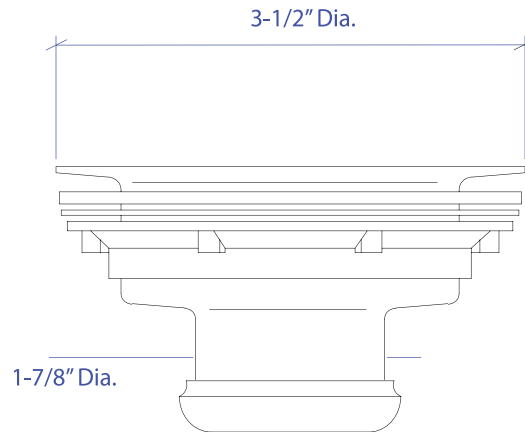

# SINK STRAINER MKD-101GPSB

- FEATURES**  
 Stainless steel construction  
 Removable basket strainer
- TECHNICAL INFORMATION**  
 Intended for sink installation with 3-1/2" outlet  
 1-7/8" Connection
- FINISHES**  
 Gray PVD Satin Brushed stainless steel