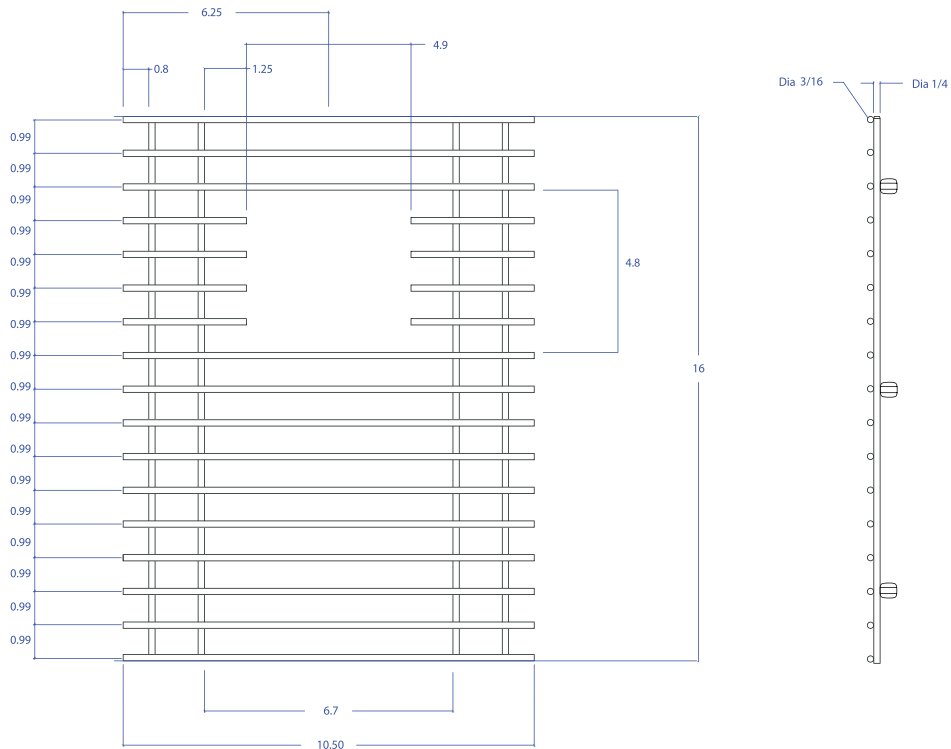

# BASIN GRID MBG-6515GDSB

- **FEATURES**  
Beveled Tips  
Silicone Feet  
Side Bumpers
- **TECHNICAL INFORMATION**  
3/16" type 304 Stainless Steel  
1/4" type 304 Stainless Steel
- **FINISHES**  
Gold PVD Satin Brushed stainless steel

\*All measurements are in inches.

PROJECT INFORMATION			
Project			
Date	/ /	QTY	
Specifier			
Contact			
Note			