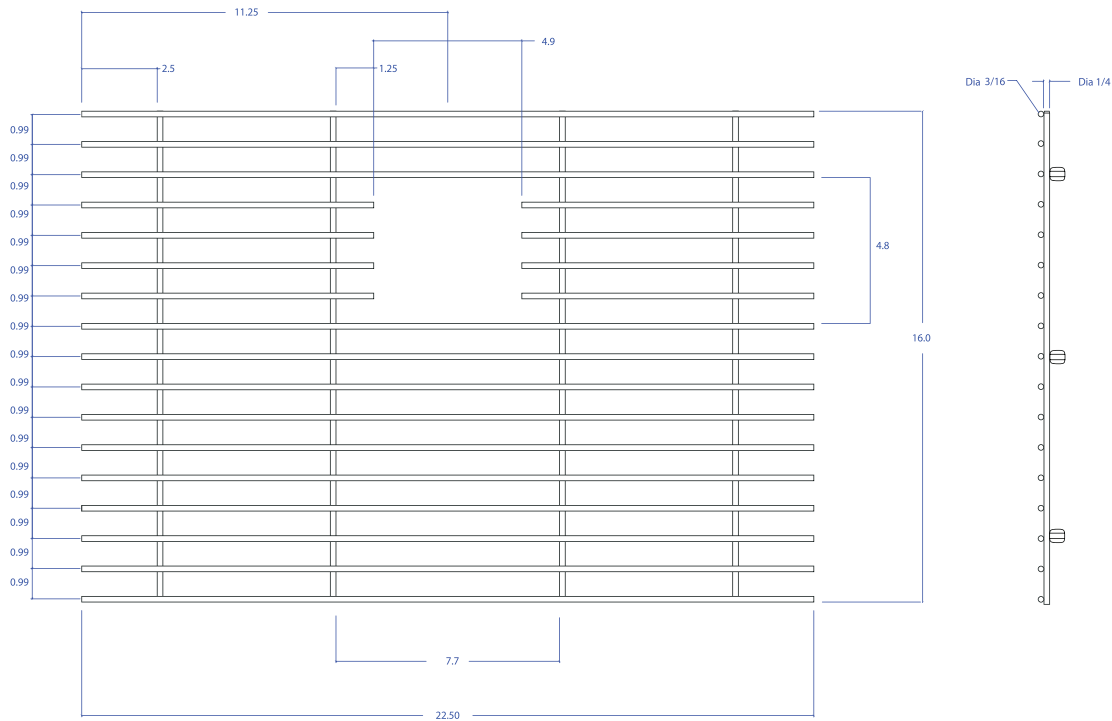

BASIN GRID MBG-6509GDSB

- FEATURES**
 Beveled Tips
 Silicone Feet
 Side Bumpers
- TECHNICAL INFORMATION**
 3/16" type 304 Stainless Steel
 1/4" type 304 Stainless Steel
- FINISHES**
 Gold PVD Satin Brushed stainless steel

*All measurements are in inches.

PROJECT INFORMATION			
Project			
Date	/ /	QTY	
Specifier			
Contact			
Note			