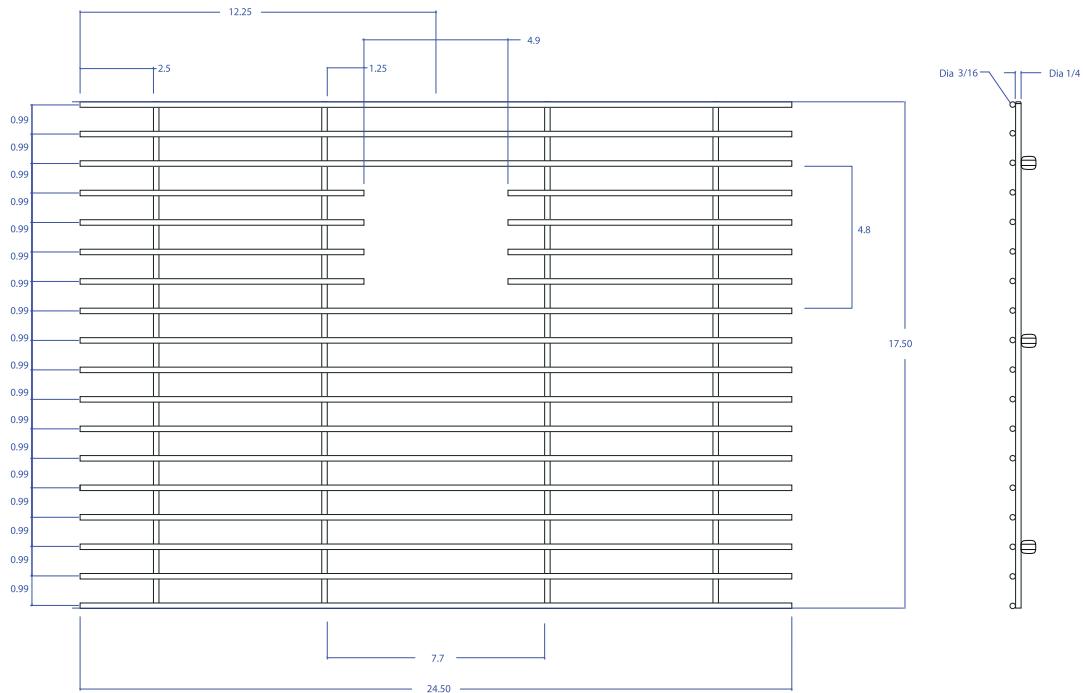

# BASIN GRID MBG-085GPSB

- FEATURES**  
 Beveled Tips  
 Silicone Feet  
 Side Bumpers
- TECHNICAL INFORMATION**  
 3/16" type 304 Stainless Steel  
 1/4" type 304 Stainless Steel
- FINISHES**  
 Graphite PVD Satin Brushed stainless steel

\*All measurements are in inches.

PROJECT INFORMATION			
Project			
Date	/ /	QTY	
Specifier			
Contact			
Note			