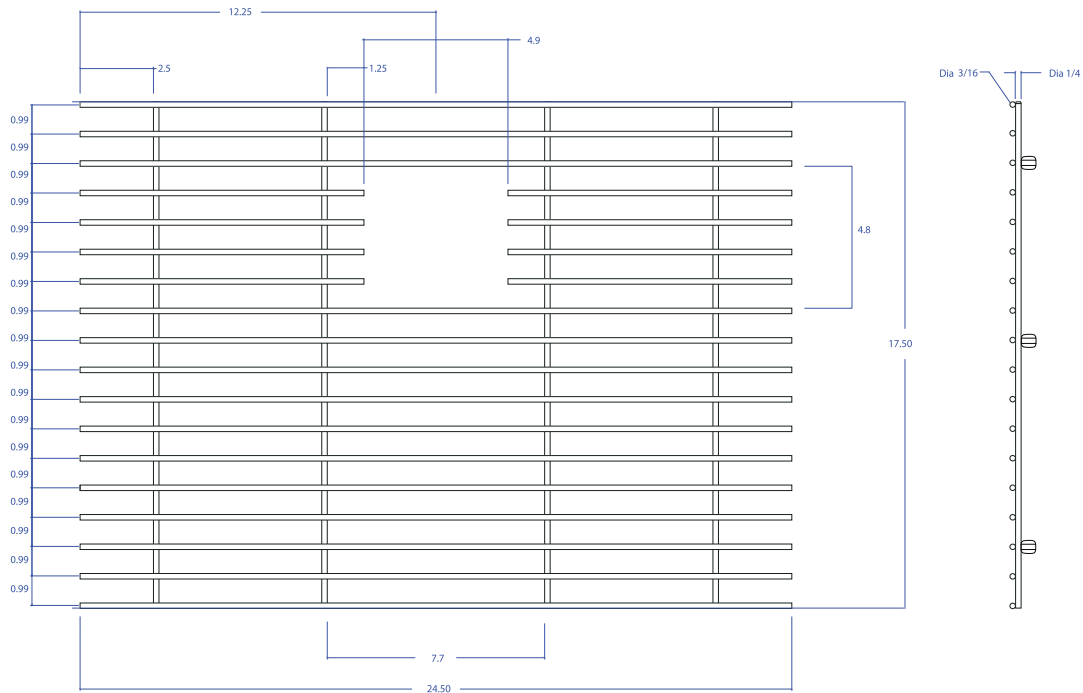

*All measurements are in inches.

PROJECT INFORMATION			
Project			
Date	/ /	QTY	
Specifier			
Contact			
Note