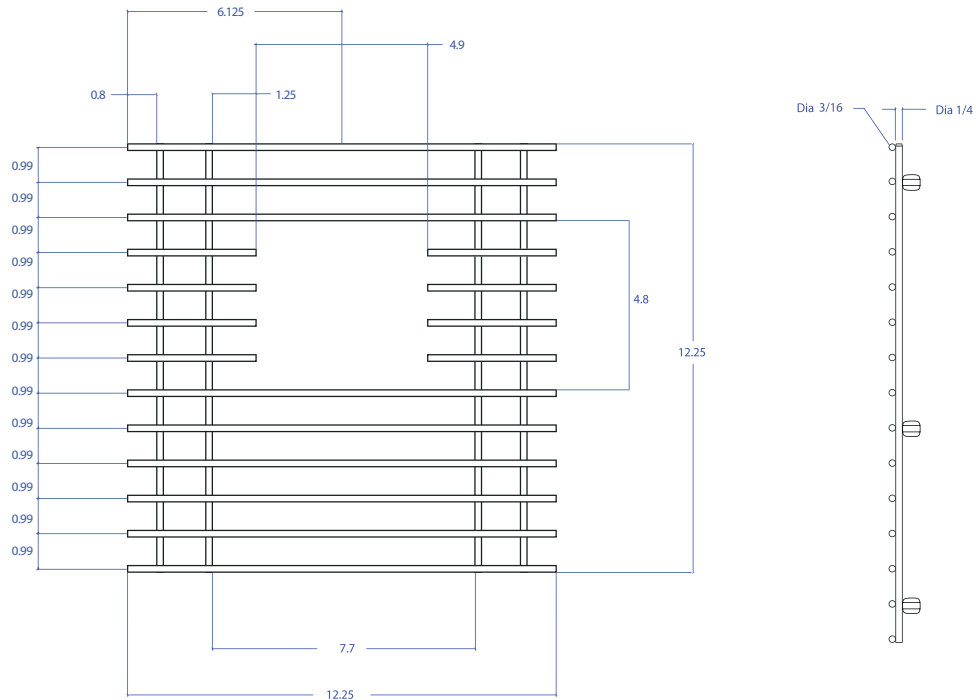

BASIN GRID MBG-032GDSB

- **FEATURES**

- Beveled Tips
- Silicone Feet
- Side Bumpers

- **TECHNICAL INFORMATION**

- 3/16" type 304 Stainless Steel
- 1/4" type 304 Stainless Steel

- **FINISHES**

- Gold PVD Satin Brushed stainless steel

*All measurements are in inches.

PROJECT INFORMATION			
Project			
Date	/ /	QTY	
Specifier			
Contact			
Note			