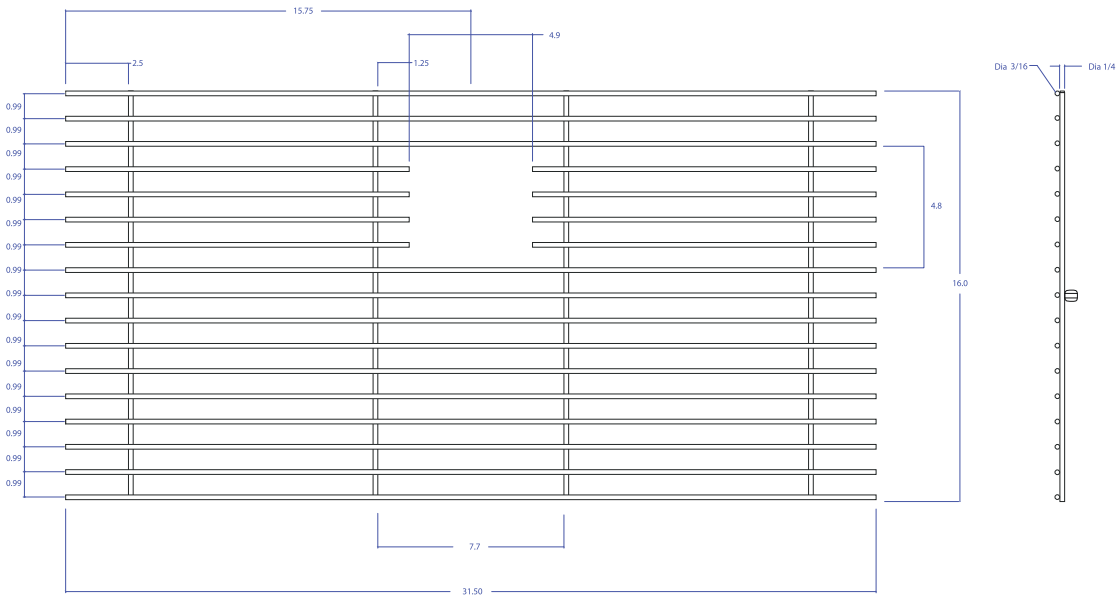

BASIN GRID MBG-6513SB

- **FEATURES**
 - Beveled Tips
 - Silicone Feet
 - Side Bumpers
- **TECHNICAL INFORMATION**
 - 3/16" type 304 Stainless Steel
 - 1/4" type 304 Stainless Steel
- **FINISHES**
 - Satin Brushed stainless steel

*All measurements are in inches.

PROJECT INFORMATION			
Project			
Date	/	/	QTY
Specifier			
Contact			
Note			