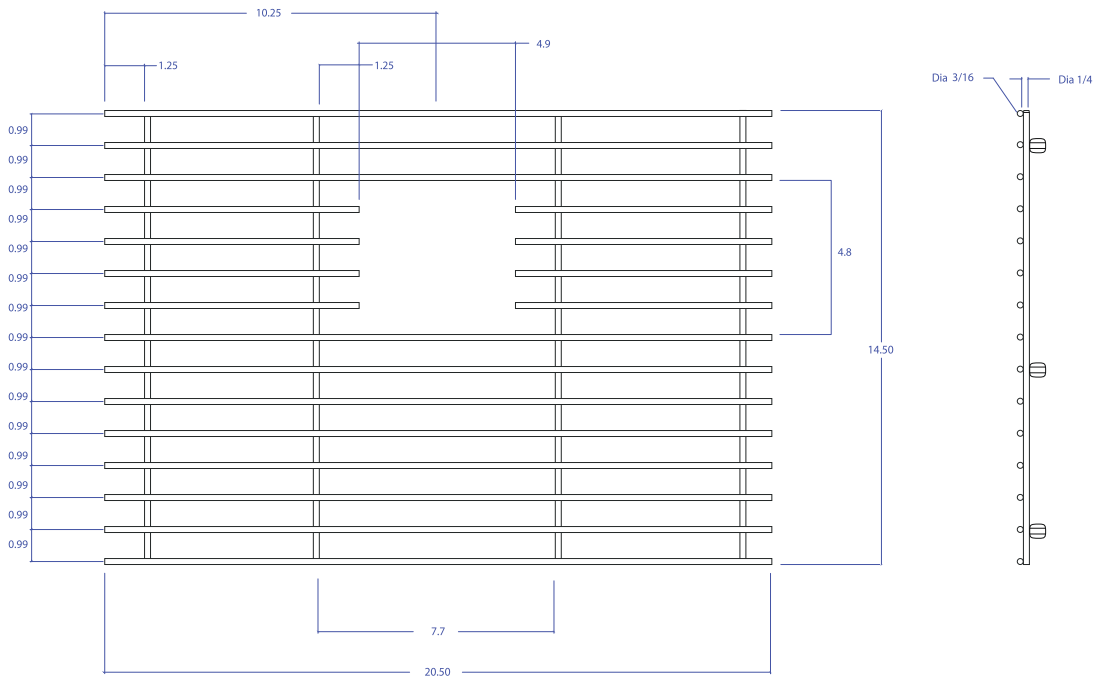

BASIN GRID MBG-054GPSB

- FEATURES**
 Beveled Tips
 Silicone Feet
 Side Bumpers
- TECHNICAL INFORMATION**
 3/16" type 304 Stainless Steel
 1/4" type 304 Stainless Steel
- FINISHES**
 Black PVD Satin Brushed finish

*All measurements are in inches.

PROJECT INFORMATION			
Project			
Date	/ /	QTY	
Specifier			
Contact			
Note			