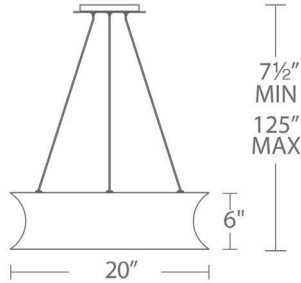

TANGO – model: PD-34620
LED Interior Pendant & Chandelier

MODERN FORMS

PD-34620

Fixture Type:

Catalog Number:

Project: _____

Location: _____

PRODUCT DESCRIPTION

Rhythmic beats reverberate in a dramatic larger than life pendant. A luxuriously cinched drum design carefully adorned in gold leaf or silver leaf and thinly lacquered for a lustrous matte finish. Tango is simple made sexy.

FEATURES

- Driver located in outlet box
- Universal driver (120V-220V-277V)
- Rated Life: 54,000 hours
- Color Temp: 3000K
- CRI: 90

SPECIFICATIONS

Construction: Steel

Light Source: High output LED

Finish: Gold Leaf (GL), Silver Leaf (SL)

Standards: ETL & cETL Damp Location listed

REPLACEMENT GLASS

Part#	Fixture
RPL-GLA-34620	PD-34620

ORDER NUMBER

Model	Diameter	Wattage	Voltage	LED Lumens	Delivered Lumens	Finish
PD-34620	20"	41	120V-220V-277V	2400	1192	GL Gold Leaf SL Silver Leaf

Example: **PD-34620-GL**

modernforms.com
Phone (800) 526.2588
Fax (800) 526.2585

Headquarters/Eastern Distribution Center
44 Harbor Park Drive
Port Washington, NY 11050

Central Distribution Center
1600 Distribution Ct
Lithia Springs, GA 30122

Western Distribution Center
1750 Archibald Avenue
Ontario, CA 91760