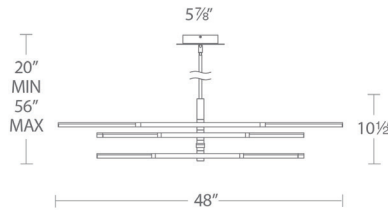

STACKED – model: PD-507
LED Interior Chandeliers

MODERN FORMS

PD-50748

Fixture Type:

Catalog Number:

Project: _____

Location: _____

PRODUCT DESCRIPTION

Engineered with the sophisticated industrial feel of high tech helicopter rotors, each arm adjusts up or down with advanced LEDs. A complex aerodynamic structural design made simple with advanced technology, allowing varying configurations. Available in brushed aluminum, anodized black and brushed brass finishes. Perfect for commercial, hospitality and residential environments.

FEATURES

- Rotatable arms & articulating lights adjust 360° for up or down or around light
- Adjustable light source
- Driver located in canopy
- Hang straight swivel
- Universal driver (120V-220V-277V)
- Three 12" and one 6" down rods included (additional down rods available for purchase)
- Rated life: 50,000 hours
- Color Temp: 3000K
- CRI: 90

SPECIFICATIONS

Construction: Aluminum and silicon diffuser

Light Source: High output LED

Finish: Brushed Aluminum (AL), Anodized Black (BK), Brushed Brass (BR)

Standards: ETL & cETL Damp Location listed

REPLACEMENT ROD

Model	Length	Finish
RPL-ROD-IN06-AL	6"	Brushed Aluminum
RPL-ROD-IN12-AL	12"	Brushed Aluminum
RPL-ROD-IN06-BK	6"	Anodized Black
RPL-ROD-IN12-BK	12"	Anodized Black
RPL-ROD-IN06-BR	6"	Brushed Brass
RPL-ROD-IN12-BR	12"	Brushed Brass

ORDER NUMBER

	Wattage	Voltage	LED Lumens	Delivered Lumens	Finish
PD-50748	41W	120-277V	4795	2055	AL <i>Brushed Aluminum</i> BK <i>Anodized Black</i> BR <i>Brushed Brass</i>

Example: **PD-50748-BK**

modernforms.com
Phone (800) 526.2588
Fax (800) 526.2585

Headquarters/Eastern Distribution Center
44 Harbor Park Drive
Port Washington, NY 11050

Central Distribution Center
1600 Distribution Ct
Lithia Springs, GA 30122

Western Distribution Center
1750 Archibald Avenue
Ontario, CA 91760