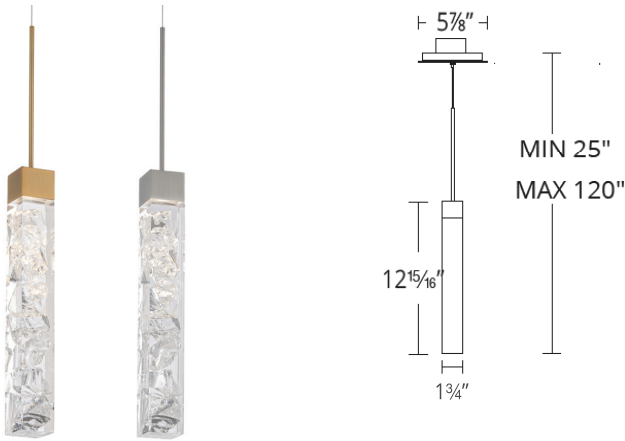

PD-78013

Fixture Type:

Catalog Number:

Project: _____

Location: _____

PRODUCT DESCRIPTION

Elegant artisanal sparkles. Held aloft, long-lasting LEDs provide functional down lighting. A sleek mini pendant that works by itself or in multiples.

FEATURES

- Reclaimed K5 crystal
- Minimal exposed hardware
- This power aircraft cables provide an ultra clean look for adjustable suspension height
- Driver installed within the Junction Box, driver dimension: 2.8" x 1.3" x 1.2"
- Title 24 option available (special order) with driver installs within the canopy
- Dimming: ELV
- Rated Life: 50,000 hours
- Color Temp: 3000K
- CRI: 90

SPECIFICATIONS

Construction: Steel body with K5 crystal insert acrylic

Light Source: High output LED

Finish: Aged Brass (AB), Aged Nickel (AN)

Standards: ETL & cETL, Damp Location listed

REPLACEMENT GLASS

Part#	Fixture
RPL-GLA-78013	<i>PD-78013</i>

ORDER NUMBER

	Height	Wattage	Voltage	LED Lumens	Delivered Lumens	Finish
PD-78013	13	4W	120V-277V	252	243	AB <i>Aged Brass</i> AN <i>Aged Nickel</i>

Example: **PD-78013-AB**

For T24 option, add T24 before finish: **PD-78013-T24-AB**