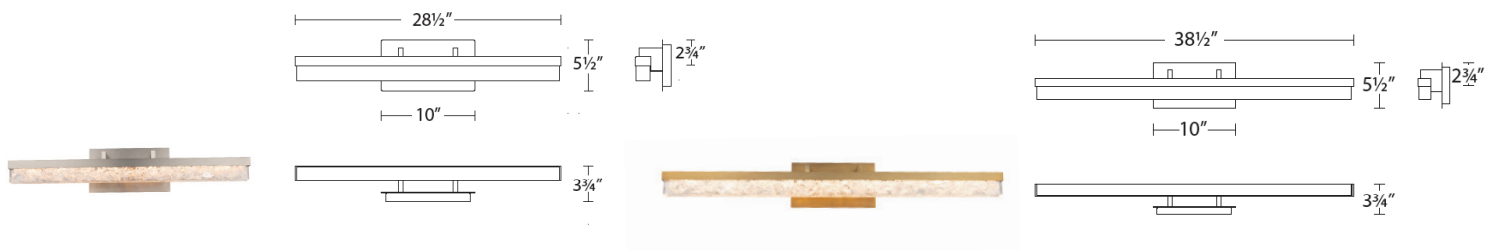

MINX Bath & Interior Sconces

MODERN FORMS

WS-62021 / WS-62029 / WS-62039

Fixture Type:

Catalog Number:

Project: _____

Location: _____

PRODUCT DESCRIPTION

Urbane and sleek. Reclaimed crystalline shards add sparkle and drama with continuous shadow free illumination. An instantly modern classic.

FEATURES

- Reclaimed K5 crystal
- Downlight illumination
- Universal Driver (120V-277V) concealed within the canopy
- Dimming: ELV, 0-10V, TRIAC
- Rated Life: 50,000 hours
- Color Temp: 3000K
- CRI: 90

SPECIFICATIONS

Construction: Aluminum body with K5 crystal insert acrylic

Light Source: High output LED

Finish: Aged Brass (AB), Brushed Nickel (BN)

Standards: ETL & cETL, Damp Location listed, Title 24 Compliant, ADA Compliant

ORDER NUMBER

Model	Size	Watt	Voltage	LED Lumens	Delivered Lumens	Finish
WS-62021	21"	20W		1,183	862	AB Aged Brass BN Brushed Nickel
WS-62029	29"	25W	120-277V	1,582	1,074	
WS-62039	39"	32W		2,240	1,528	