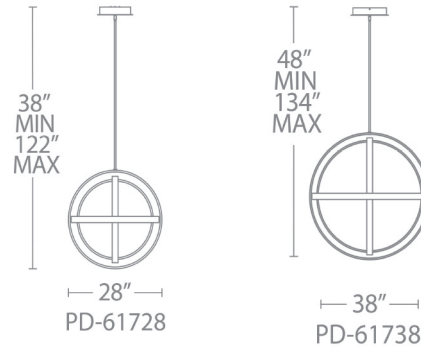

FEATURES

- ETL & cETL Damp Location listed
- Dimmer: 0-10V
- Driver located in canopy
- Rotational edge lit metal bands
- Hang straight swivel
- Universal driver (120V-220V-277V)
- 12' of wire included to extend pendant, four 12" and one 6" down rods included (additional down rods available for purchase)
- Rated Life: 50,000 hours
- Color Temp: 3500K
- CRI: 80

ORDER NUMBER

	Wattage	Voltage	LED Lumens	Delivered Lumens	Finish
PD-61728	28"	130W	3100	2937	TT Titanium 
PD-61738	38"	202W	4374	3499	BK Black 

Example: **PD-61738-TT**

SPECIFICATIONS

Construction: Aluminum hardware, silica gel diffuser

Light Source: High output LED

Finish: Titanium (TT) and Black (BK)

Standards: ETL & cETL Damp Location listed

Replacement Rods	Length	Finish
RPL-ROD-IN06-TT-01	6"	TT Titanium
RPL-ROD-IN12-TT-01	12"	TT Titanium
RPL-ROD-IN06-BK-01	6"	BK Black
RPL-ROD-IN12-BK-01	12"	BK Black