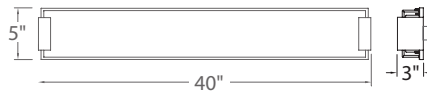

WS-3240

PRODUCT DESCRIPTION

The sleek design epitomizes the use of modern materials with state of the art LED technology to create a refined urban luminaire. Features crisp edges of mitered glass and optimally engineered with a maximum amount of LEDs for a wide range of bath lighting and ambient illumination in luxury hotel corridors and other spaces.

FEATURES

- Mitered glass
- Mount vertically or horizontally
- Transformer located in standard 4" junction box
- Dimmer: ELV
- Rated Life: 50,000 hours
- Color temp: 3000K
- 277V option available
- CRI: 90

SPECIFICATIONS

Construction: Aluminum

Light Source: High Output LED

Finish: Brushed Nickel (BN), Chrome (CH)

Standards: ETL & cETL Damp Location listed, ADA compliant

ORDER NUMBER

Model	Length	Wattage	Voltage	LED Lumens	Delivered Lumens	Finish
WS-3218	18"	34W		1841	1064	BN <i>Brushed Nickel</i> CH <i>Chrome</i>
WS-3226	26"	45W	120V	2617	1451	
WS-3240	40"	75W		4037	2451	

Example: **WS-3226-BN**

For 277V special order, add an "F" before the finish: **WS-3226F-BN**

modernforms.com
Phone (800) 526.2588
Fax (800) 526.2585

Headquarters/Eastern Distribution Center
44 Harbor Park Drive
Port Washington, NY 11050

Central Distribution Center
1600 Distribution Ct
Lithia Springs, GA 30122

Western Distribution Center
1750 Archibald Avenue
Ontario, CA 91760