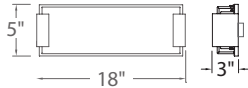

POLAR

WS-3218 / WS-3226 / WS-3240

LED Bath & Interior Sconce

MODERN FORMS

WS-3218

Fixture Type:

Catalog Number:

Project: _____

Location: _____