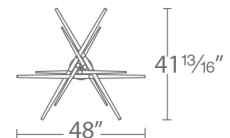

PD-92950

PRODUCT DESCRIPTION

This spectacle amazes like lightning in the sky. Discreetly concealed LEDs brightly illuminate seeded stems of optical grade acrylic. Splendid in aged brass or polished nickel. Complementary sconces complete a well decorated look.

FEATURES

- Concealed LEDs and no visible hardware
- Universal Driver (120-277V) within canopy
- Three 12" and one 6" down rods included
- Additional down rods available for purchase
- Hang straight swivel
- Rated Life: 50,000 hours
- Color temp: 3500K
- CRI: 90

SPECIFICATIONS

Construction: Aluminum

Light Source: High output LED

Dimming: ELV for PD-92927, ELV/0-10V for PD-92950

Finish: Aged Brass and Polished Nickel

Standards: ETL & cETL Damp Location listed

REPLACEMENT GLASS

Part#	Fixture
RPL-GLA-92927	PD-92927
RPL-GLA-92950	PD-92950

REPLACEMENT GLASS

Part#	Length	Finish	Fixture
RPL-RODIN06-886	6"	AB Aged Brass	PD-92927
RPL-RODIN06-886	6"	PN Polished Nickel	PD-92927
RPL-RODIN12-886	12"	AB Aged Brass	PD-92927
RPL-RODIN12-886	12"	PN Polished Nickel	PD-92927
RPL-ROD-IN06	6"	AB Aged Brass	PD-92950
RPL-ROD-IN06	6"	PN Polished Nickel	PD-92950
RPL-ROD-IN12	12"	AB Aged Brass	PD-92950
RPL-ROD-IN12	12"	PN Polished Nickel	PD-92950

ORDER NUMBER

Model	Size	Wattage	Voltage	LED Lumens	Delivered Lumens	Finish
PD-92927	27"	16W	120V-277V	582	552	AB Aged Brass
PD-92950	48"	32W		1210	1198	PN Polished Nickel

Example: **PD-92927-AB**

modernforms.com
Phone (800) 526.2588
Fax (800) 526.2585

Headquarters/Eastern Distribution Center
44 Harbor Park Drive
Port Washington, NY 11050

Central Distribution Center
1600 Distribution Ct
Lithia Springs, GA 30122

Western Distribution Center
1750 Archibald Avenue
Ontario, CA 91760