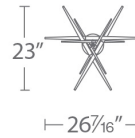

PD-92927

PRODUCT DESCRIPTION

This spectacle amazes like lightning in the sky. Discreetly concealed LEDs brightly illuminate seeded stems of optical grade acrylic. Splendid in aged brass or polished nickel. Complementary sconces complete a well decorated look.

FEATURES

- Concealed LEDs and no visible hardware
- Universal Driver (120-277V) within canopy
- Three 12" and one 6" down rods included
- Additional down rods available for purchase
- Hang straight swivel
- Rated Life: 50,000 hours
- Color temp: 3500K
- CRI: 90

SPECIFICATIONS

Construction: Aluminum

Light Source: High output LED

Dimming: ELV for PD-92927, ELV/0-10V for PD-92950

Finish: Aged Brass and Polished Nickel

Standards: ETL & cETL Damp Location listed

REPLACEMENT GLASS

Part#	Fixture
RPL-GLA-92927	PD-92927
RPL-GLA-92950	PD-92950

REPLACEMENT GLASS

Part#	Length	Finish	Fixture
RPL-RODIN06-886	6"	AB Aged Brass	PD-92927
RPL-RODIN06-886	6"	PN Polished Nickel	PD-92927
RPL-RODIN12-886	12"	AB Aged Brass	PD-92927
RPL-RODIN12-886	12"	PN Polished Nickel	PD-92927
RPL-ROD-IN06	6"	AB Aged Brass	PD-92950
RPL-ROD-IN06	6"	PN Polished Nickel	PD-92950
RPL-ROD-IN12	12"	AB Aged Brass	PD-92950
RPL-ROD-IN12	12"	PN Polished Nickel	PD-92950

ORDER NUMBER

Model	Size	Wattage	Voltage	LED Lumens	Delivered Lumens	Finish
PD-92927	27"	16W	120V-277V	582	552	AB Aged Brass
PD-92950	48"	32W		1210	1198	PN Polished Nickel

Example: **PD-92927-AB**

modernforms.com
Phone (800) 526.2588
Fax (800) 526.2585

Headquarters/Eastern Distribution Center
44 Harbor Park Drive
Port Washington, NY 11050

Central Distribution Center
1600 Distribution Ct
Lithia Springs, GA 30122

Western Distribution Center
1750 Archibald Avenue
Ontario, CA 91760