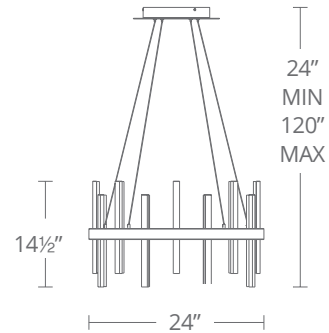

Fixture Type:

Catalog Number:

Project: _____

Location: _____