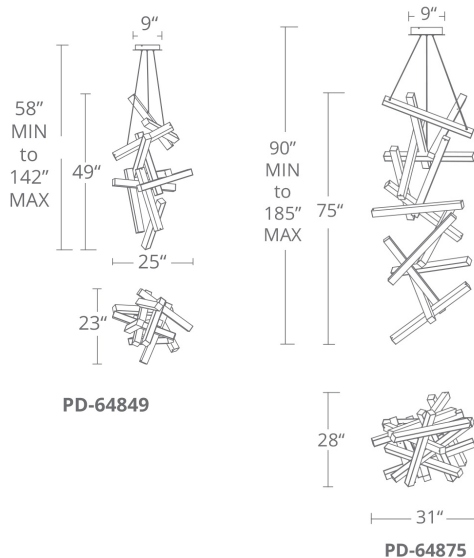

CHAOS Chandeliers & Pendants

PD-64849 / PD-64875

MODERN FORMS

Fixture Type:

Catalog Number:

Project:

Location:

PRODUCT DESCRIPTION

Like piano keys falling through the air, Chaos freezes a moment in time with breathtaking elegance. Ultra-thin powered aircraft cables stabilize the suspension, holding everything in place with as little visual interference as possible, and each section of this sculptural form is equipped with consistent, highly efficient LEDs for refined illumination throughout. Available in brushed aluminum, aged brass or black. Let chaos reign.

FEATURES

- Fixed sculptural form
- Thin powered aircraft cables provide an ultra-clean look
- **Universal driver** (120V-220V-277V) within canopy
- Title 24 Compliant
- Dimmer: ELV, 0-10V
- Color Temperature: 3000K
- CRI: 90
- Rated Life: 36,000 hours

ORDER NUMBER

Model	Width	Wattage	Voltage	LED Lumens	Delivered Lumens	Finish
PD-64849	49"	30W	120-277V	2123	1923	AL <i>Brushed Aluminum</i>
PD-64875	75"	80W	120-277V	5260	4960	AB <i>Aged Brass</i> BK <i>Black</i>

Example: **PD-64849-AB**

SPECIFICATIONS

Construction: Aluminum

Light Source: High output LED

Finish: Brushed Aluminum, Aged Brass, Black

Standards: ETL & cETL listed

modernforms.com

Phone (866) 810.6615

Fax (800) 526.2585

Headquarters/Eastern Distribution Center

44 Harbor Park Drive

Port Washington, NY 11050

Central Distribution Center

1600 Distribution Ct

Lithia Springs, GA 30122

Western Distribution Center

1750 Archibald Avenue

Ontario, CA 91760