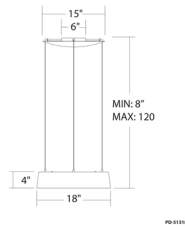

Fixture Type:

Catalog Number:

Project: _____

Location: _____