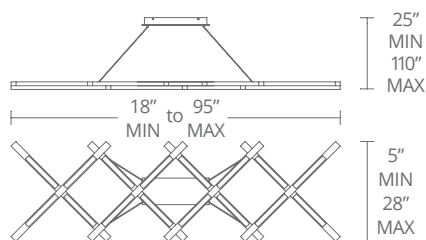

## PRODUCT DESCRIPTION

A customizable design that can contract or expand into the exact shape you want. Adjust the length to accommodate various length tables. Finely crafted strips of extruded aluminum are affixed without the appearance of any fasteners for a finished appeal, while cutting-edge LEDs create a smooth, even illumination that's consistent across each section of the design.

## FEATURES

- Contracts and extends 10°–170° for customizable shape
- Thin, powered aircraft cables provide an ultra-clean look for adjustable suspension height
- Universal Driver (120-277V) within canopy
- Rated Life: 60,000 hours
- Color temp: 3000K
- CRI: 90

## ORDER NUMBER

Model	Height	Wattage	Voltage	LED Lumens	Delivered Lumens	Finish
<b>PD-32880</b>	18"-95"	93W	120-277V	6468	4983	<b>AL</b> <i>Brushed Aluminum</i> <b>BK</b> <i>Black</i> 

Example: **PD-32880-BK**