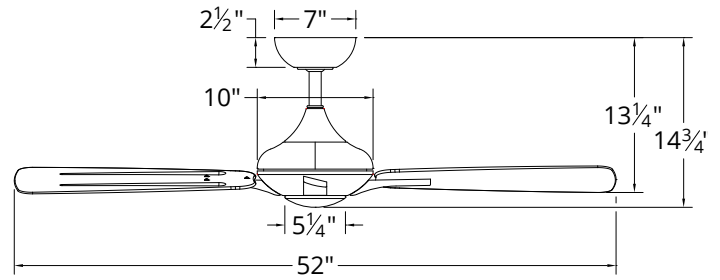

MYKONOS

FR-W1819-52L

52" Ceiling Fan

MODERN FORMS SMART FANS

PRODUCT DESCRIPTION

You know a smart fan named after the Greek "Isle of Winds" is going to be timeless, and Mykonos delivers in spades. It's perfect for transitional spaces with its contrast finishes and streamlined look. Maximize control with the Modern Forms app, which can establish optimized schedules based on your behavior and reduce energy costs by connecting to your thermostat.

FEATURES

- 6 fan speeds through both Summer and Winter Modes
- Silent DC motor
- Luminaire cover not included
- Includes BT remote control
- Optional wall control sold separately
- Compatible with Modern Forms app

AIRFLOW/ENERGY EFFICIENCY

Weighted-Average/High Airflow CFM:	4205/6001
Weighted-Average/High Energy Use (W):	13/32
Estimated Yearly Energy Cost ($):	4
Weighted-Average/High Efficiency (CFM/W):	211/162
Max RPM:	172

ORDER NUMBER

Model	Housing	Blade
FR-W1819-52L	BZ <i>Bronze</i>	DW <i>Dark Walnut</i>
	GH <i>Graphite</i>	WW <i>Weathered Wood</i>
	MB <i>Matte Black</i>	MB <i>Matte Black</i>
	MW <i>Matte White</i>	MW <i>Matte White</i>
	OB <i>Oil Rubbed Bronze</i>	BW <i>Barn Wood</i>

Example: **FR-W1819-52L-BZ/DW**

For 2700K add "-27" ; for 3500K add "-35" before the finish: **FR-W1819-52L27BZDW**

*Results may vary based on application and surroundings.

*This fan comes uni-pack - blade select options are not available

The Modern Forms app synchronizes seamlessly with smart home devices you already own

modernforms.com
Phone (800) 526.2588
Fax (800) 526.2585

Headquarters/Eastern Distribution Center
44 Harbor Park Drive
Port Washington, NY 11050

Central Distribution Center
1600 Distribution Ct
Lithia Springs, GA 30122

Western Distribution Center
1750 Archibald Avenue
Ontario, CA 91760

SPECIFICATIONS

Construction:	Aluminum, ABS
Blade:	13° Pitch, 56" sweep
Downrod:	1" O.D. x 4.5"H included
Mounting Slope:	Up to 30°
Wire:	80"
Hanging Weight:	23 lbs
Total Power:	52.5W
Standards:	UL/cUL Wet Location listed, Title 24 JA8-2016 Compliant, Title 20, Energy Star rated
Motor Type:	125 x 12 sensorless DC motor

WIRELESS PERFORMANCE

Wi-Fi Range:	Up to 150 ft*
Bluetooth Range:	Up to 150 ft*

LUMINAIRE PERFORMANCE

Light Source:	LED
Light Wattage:	13W
Lumens/Delivered Lumens:	1110/381
Dimming:	Integrated
CRI:	90
Color Temperature:	3000K (2700K/3500K options available)
Rated Life:	50,000 hours