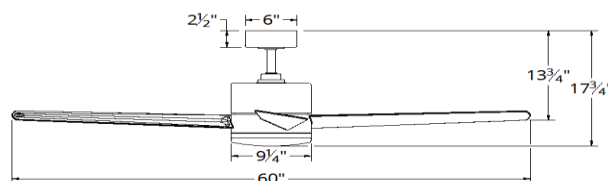

WINDFLOWER 60" Ceiling Fan

FR-W1815-60L

MODERN FORMS SMART FANS

PRODUCT DESCRIPTION

As bold and beautiful as a classic Holland windmill, this contemporary twelve-blade design is perfect for mid-sized and larger spaces with its 60 inch or 80 inch blade sweeps. Control everything from the palm of your hand with our Wi-Fi-connected Modern Forms app- no one else in the industry can match this combination of style and intuitive technology. Available in three sleek finishes, Windflower makes life easier and more beautiful every day.

SPECIFICATIONS

Construction: Aluminum
Blade: 12° Pitch, 60" sweep, ABS
Downrod: 1" O.D. x 6"H included
Mounting Slope: Up to 30°
Lead Wire: 80"
Hanging Weight: 34.5 lbs
Total Power: 72.5W
Standards: ETL/cETL Wet Location listed