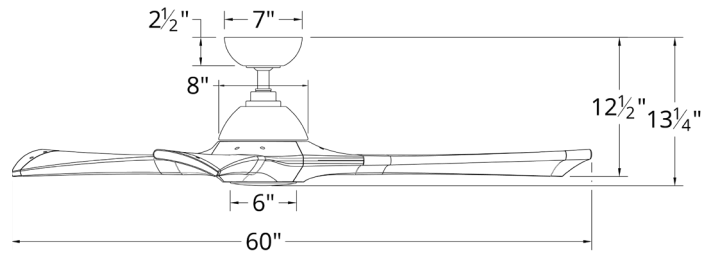

WOODY 60" Ceiling Fan

FR-W1814-60L

MODERN FORMS SMART FANS

PRODUCT DESCRIPTION

With sturdy blades crafted from solid wood- properly treated to weather the outdoors- this smart fan is rugged refinement to the core. Take control of it with our exclusive Modern Forms app- features like Adaptive Learning make life easier every day by suggesting optimized schedules, while a powerful DC motor inside keeps things running smooth, quiet and up to 70% more efficient than traditional AC fans. Choose a bronze housing with dark walnut wood, matte black with distressed koa or graphite with weathered gray.

SPECIFICATIONS

Construction: Aluminum
Blade: 13° Pitch, 60" sweep, ABS
Downrod: 1" O.D. x 4.5"H included
Mounting Slope: Up to 30°
Lead Wire: 80"
Hanging Weight: 13 lbs
Total Power: 32W
Standards: ETL/cETL Wet Location listed

FEATURES

- 6 fan speeds through both Summer and Winter Modes
- Silent DC motor
- Optional LED light kit included
- Includes RF wall control
- Additional RF wall control for 3, 4-way control sold separately
- Compatible with Modern Forms app

LIGHT KIT PERFORMANCE

Light Source: LED
Light Wattage: 19.5
Dimming: Integrated
Color Temperature: 3000K (2700K / 3500K options available)
Rated Life: 50,000 Hours
Standards: Title 24 JA8-2016 Compliant

ESTIMATED AIR PERFORMANCE

Airflow: 6800 cubic ft per minute on high
Power: 32 watts on high
Airflow Efficiency: 209 cubic ft per minute per watt
RPM: 145 RPMS on high

WIRELESS PERFORMANCE

RF Pairing Distance: Up to 30 ft from fan
Wi-Fi Range: Up to 150 ft*

ORDER NUMBER

Model	LED Lumens	Delivered Lumens	Housing	Blade
FR-W1814-60L			BZ <i>Bronze</i>	DW <i>Dark Walnut</i>
			GH <i>Graphite</i>	WG <i>Weathered Gray</i>
			MW <i>Matte White</i>	<i>Matte White</i>

Example: **FR-W1814-60L-GH/MW**

For 2700K add "27"; 3500K add "35" before the finish: **FR-W1814-60L27BZDW**

*Results may vary based on application and surroundings.

modernforms.com
Phone (866) 810.6615
Fax (800) 526.2585

Headquarters/Eastern Distribution Center
44 Harbor Park Drive
Port Washington, NY 11050

Central Distribution Center
1600 Distribution Ct
Lithia Springs, GA 30122

Western Distribution Center
1750 Archibald Avenue
Ontario, CA 91760