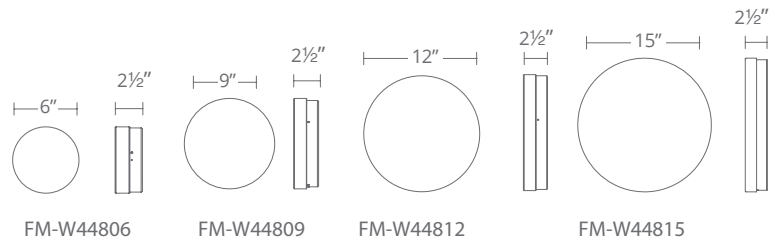

PI Flush Mount

FM-W44806 / FM-W44809 / FM-W44812 / FM-W44815

MODERN FORMS

Fixture Type:

Catalog Number:

Project: _____

Location: _____

PRODUCT DESCRIPTION

FEATURES

- Lightweight injection-molded acrylic diffuser enhances brightness
- Easy installation with twist-lock mechanism (no visible hardware)
- No transformer or driver needed
- Rated Life: 50,000 hours
- Color temp: 3000K / 3500K
- 277V options available (for 9", 12", 15" only)
- CRI: 90
- Can be mounted on ceiling or wall in all orientations

SPECIFICATIONS

Construction: Stainless steel

Light Source: High output LED

Dimming: ELV

Finish: Black, Stainless Steel

Standards: Energy Star® Rated, ETL & cETL Wet Location listed, IP65 CEC Title 24 Compliant

ORDER NUMBER

Model	CCT	Diameter	Wattage	Voltage	LED Lumens	Delivered Lumens	Finish
FM-W44806-30	3000K	6"	9W	120V	750	572	BK Black  SS Stainless Steel 
FM-W44809-30		9"	17W		1542	997	
FM-W44812-30		12"	26W		2315	1495	
FM-W44815-30		15"	27W		2745	1773	
FM-W44806-35	3500K	6"	9W	120V	790	600	
FM-W44809-35		9"	17W		1674	1082	
FM-W44812-35		12"	26W		2513	1550	
FM-W44815-35		15"	27W		2980	1838	