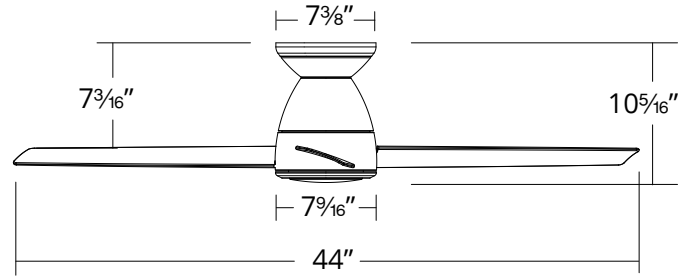

TIP TOP

FH-W2004-44L

44" Flush Mounted Fan

MODERN FORMS SMART FANS

PRODUCT DESCRIPTION

Classic design meets a modern aesthetic. The wet rated aluminum construction and versatile styling allows Tip Top to cool a sun-facing porch, or a stylish living room. The Modern Forms app allows for seamless integration of this innovative smart fan with your smart home controls and voice control devices, including Google Home, Amazon Alexa, and Josh Ai.

FEATURES

- 6 fan speeds through both Summer and Winter Modes
- Silent DC motor
- Includes BT remote control
- Optional wall control for 3, 4-way control sold separately
- Compatible with Modern Forms app

AIRFLOW/ENERGY EFFICIENCY

Weighted-Average/High Airflow CFM:	2798/4351
Weighted-Average/High Energy Use (W):	13/15
Estimated Yearly Energy Cost ($):	4
Weighted-Average/High Efficiency (CFM/W):	211/290
Max RPM:	199

ORDER NUMBER

Model	Housing	Blade
FH-W2004-44L	BA <i>Brushed Aluminum</i>	TT <i>Titanium Silver</i>
	MB <i>Matte Black</i>	MB <i>Matte Black</i>
	MW <i>Matte White</i>	MW <i>Matte White</i>

Example: **FH-W2004-44L-MW**

For 2700K add "-27" ; for 3500K add "-35" before the finish: **FH-W2004-44L-27-MW**

*Results may vary based on application and surroundings.

*This fan comes uni-pack - blade select options are not available

The Modern Forms app synchronizes seamlessly with smart home devices you already own

modernforms.com
Phone (800) 526.2588
Fax (800) 526.2585

Headquarters/Eastern Distribution Center
44 Harbor Park Drive
Port Washington, NY 11050

Central Distribution Center
1600 Distribution Ct
Lithia Springs, GA 30122

Western Distribution Center
1750 Archibald Avenue
Ontario, CA 91760

SPECIFICATIONS

Construction:	Aluminum, ABS
Blade:	14° Pitch, 44" sweep
Wire:	80"
Hanging Weight:	17 lbs
Total Power:	47W
Standards:	UL/cUL Wet Location listed, Title 24 JA8-2016 Compliant, Title 20, Energy Star rated
Motor Type:	125 x 12 sensorless DC motor

WIRELESS PERFORMANCE

Wi-Fi Range:	Up to 150 ft*
Bluetooth Range:	Up to 150 ft

LUMINAIRE PERFORMANCE

Light Source:	LED
Light Wattage:	13W
Lumens/Delivered:	1100/754
Dimming:	Integrated
CRI:	90
Color Temperature:	3000K (2700K/3500K options available)
Rated Life:	50,000 hours