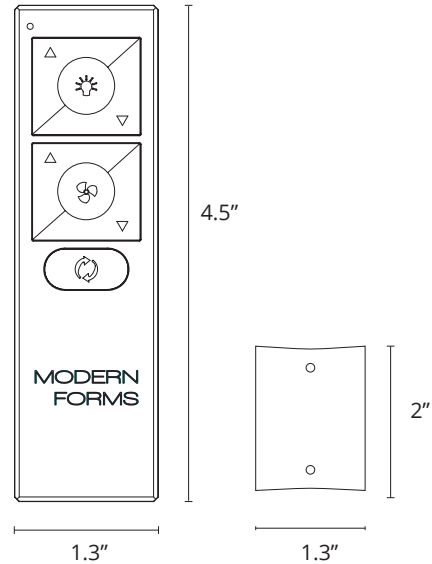

Remote Control F-RC

PRODUCT DESCRIPTION

Control fan speed and light brightness, and switch between Summer and Winter Modes from up to 50 feet away. Compatible with Modern Forms Smart Fans. Includes easy-to-install wall cradle and batteries.

SPECIFICATIONS

Input: 2 batteries (CR2032)

Frequency: 315MHz

FR Pairing Distance: Up to 50 ft from fan

Standards: Suitable for indoor use

FEATURES

- Compatible with Modern Forms Smart Fans
- 6 fan speeds
- Switch between Summer and Winter Modes
- LED dimmable to 1%
- ON/OFF Switch
- Control up to 2 fans on one remote control
- Includes easy-to-install wall cradle and batteries
- More fans may be controlled at once using the Modern Forms app