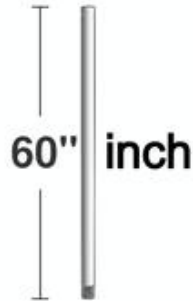

**DR60RB: 60" Downrod - Roman Bronze**

**Dimensions:**

**Material List:**

**UPC #:**026586947300

**Finish:** Roman Bronze (RB)

**Shipping Information:**

Package Type	Product #	Quantity	UPC	Length	Width	Height	Cube	Weight	Fr. Class	UPS Ship
Individual	DR60RB	1	026586947300	60	1.2	1.1	0.046	3.4	60	Yes
Master Pack		12	10026586947307	61.1	7.6	2.6	0.699	42.4	60	Yes
NJ Pallet		288		72	40	48	80	848		No
NV Pallet		360		72	40	48	80	424		No