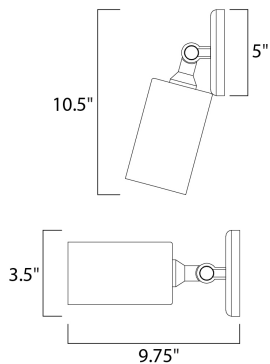

MEASUREMENTS

DIMENSION : 5" W x 8.5" H x 8.5" Ext
 MAX OAH : 4.88" W x 4.88" H
 HANGING WEIGHT : 0.8 lb

LAMPING

INPUT VOLTAGE : 120V
 BULB : 1 x 65W Incandescent E26 Medium R30 , 65W Total
 BULB INCLUDED : (Not Included)
 DIMMABLE : Yes
 LIGHTING_DIRECTION : Directional