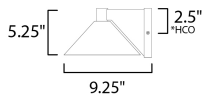

PRODUCT DESCRIPTION

Aluminum cone shades suspend from a die cast aluminum frame that conform to the same angle. Available in Aluminum or Black finish, this clean outdoor fixture has visual interest with its simple design elements.

MEASUREMENTS

DIMENSION : 8" W x 5.2" H x 9.25" Ext
BACK PLATE : 4.8" W x 5.2" H x 2.6" HCO
HANGING WEIGHT :

LAMPING

INPUT VOLTAGE : 120V
BULB : 1 x 8W LED PCB Integrated , 8W Total
BULB INCLUDED : (Integrated)
DIMMABLE : Y
CRI : 90 CRI
COLOR_TEMP : 3000K
LIGHTING_DIRECTION : Down

FINISHES OPTION

- Black
- Brushed Aluminum

MATERIAL

Aluminum