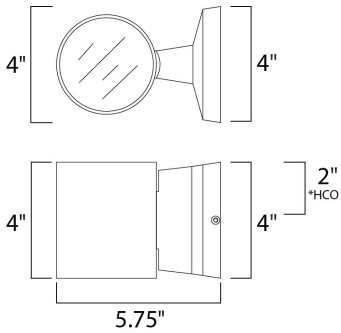

*height from center of outlet to the top of the fixture

MEASUREMENTS

DIMENSION : 4" W x 4" H x 5.75" Ext
 BACK PLATE : 4" W x 4" H x 2" HCO
 HANGING WEIGHT : 2.2 lb

LAMPING

INPUT VOLTAGE : 120V
 LUMENS : 630 Rated (296 Del.)
 BULB : 2 x 4.5W LED PCB Integrated , 9W Total
 BULB INCLUDED : (Integrated)
 DIMMABLE : Triac CL
 CRI : 80+ CRI
 COLOR_TEMP : 3000K
 LIGHTING_DIRECTION : Up/Dn