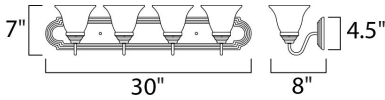

**MEASUREMENTS**

DIMENSION : 30" W x 7" H x 8" Ext  
 BACK PLATE : 26.38" W x 4.38" H x 4.07" HCO  
 HANGING WEIGHT : 6.84 lb

**LAMPING**

INPUT VOLTAGE : 120V  
 LUMENS : 4,600 Rated  
 BULB : 4 x 60W Incandescent E26 Medium , 240W Total  
 BULB INCLUDED : (Not Included)  
 DIMMABLE : Yes