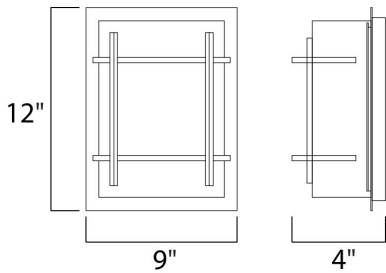

PRODUCT DESCRIPTION

MEASUREMENTS

DIMENSION : 9" W x 12" H x 4" Ext
 BACK PLATE : 8" W x 11" H x 7" HCO
 HANGING WEIGHT : 3 lb

LAMPING

INPUT VOLTAGE : 120V
 LUMENS : 455 Rated
 BULB : 1 x 9W LED E26 Medium , 9W Total
 BULB INCLUDED : (Included)
 DIMMABLE : Triac CL
 CRI : 90+ CRI
 COLOR_TEMP : 3000K