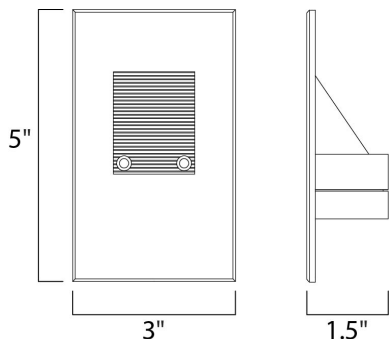

PRODUCT DESCRIPTION

Step and pathway lighting suitable for interior or exterior application. Designed to install into a single gang box and is line voltage so additional transformers are not needed. Available in Aluminum, White, Black, or Bronze and both horizontal wide beam or vertical narrow beam spread.

MEASUREMENTS

DIMENSION : 3" W x 5" H x 1.5" Ext
 MAX OAH : 5" W x 3" H
 HANGING WEIGHT : 0.77 lb

LAMPING

INPUT VOLTAGE : 120V
 LUMENS : 280 Rated (112 Del.)
 BULB : 1 x 4W LED PCB Integrated , 4W Total
 BULB INCLUDED : (Integrated)
 DIMMABLE : No
 CRI : 80+ CRI
 COLOR_TEMP : 3000K
 LIGHTING_DIRECTION : Down