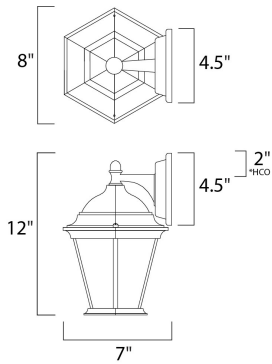

PRODUCT DESCRIPTION

MEASUREMENTS

DIMENSION : 8" W x 12" H x 7" Ext
BACK PLATE : 4.53" W x 4.53" H x 5" HCO
HANGING WEIGHT : 2.2 lb

LAMPING

INPUT VOLTAGE : 120V
LUMENS : 900 Rated
BULB : 1 x 9W LED E26 Medium , 9W Total
BULB INCLUDED : (Included)
DIMMABLE :
CRI : 90+ CRI
COLOR_TEMP : 3000K

FINISHES OPTION

Black

GLASS

Frosted FT

MATERIAL

Die Cast Aluminum

RATINGS

cETLus
Wet Location
JA8 Bulb In

ADDITIONAL

RATED LIFE 25000 Hours
OPERATING TEMPERATURE:
-20°C (-4°F), 40°C (104°F)

Always consult a qualified electrician before installing any lighting product.