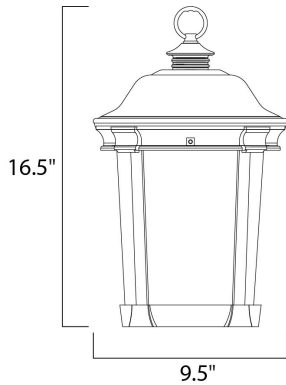

PRODUCT DESCRIPTION

MEASUREMENTS

DIMENSION : 9.5" L x 9.5" W x 16.5" H
 HANGING WEIGHT : 5.02 lb

LAMPING

INPUT VOLTAGE : 120V
 LUMENS : 840 Rated
 BULB : 1 x 12W LED PCB Integrated , 12W Total
 BULB INCLUDED : (Integrated)
 DIMMABLE : Triac CL
 CRI : 80+ CRI