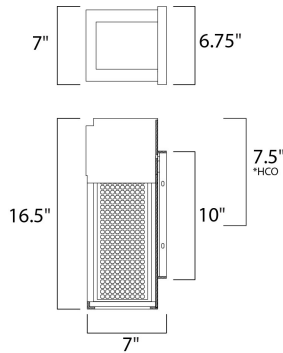

PRODUCT DESCRIPTION

A open air frame of cast aluminum surrounds a stainless steel mesh diffuser which creates an unusual lighting effect as the LED light illuminates the inside. Finished in either Galaxy Black with a polished Stainless Steel mesh or Galaxy Bronze with Rose Gold, this transitional design looks great in a large variety of home designs.

MEASUREMENTS

DIMENSION : 7" W x 16.5" H x 7" Ext
BACK PLATE : 6.75" W x 10.5" H x 7.5" HCO
HANGING WEIGHT : 7.92 lb

LAMPING

INPUT VOLTAGE : 120V
LUMENS : 700 Rated
BULB : 1 x 10W LED PCB Integrated , 10W Total
BULB INCLUDED : (Integrated)
DIMMABLE : Triac CL
CRI : 80+ CRI
COLOR_TEMP : 3000K

FINISHES OPTION

- Galaxy Black / Stainless Steel
- Galaxy Bronze / Rose Gold

MATERIAL

Die Cast Aluminum

RATINGS

cETLus
Wet Location
For Outdoor DARKSKY

ADDITIONAL

OPERATING TEMPERATURE:
-20°C (-4°F), 40°C (104°F)

Always consult a qualified electrician before installing any lighting product.