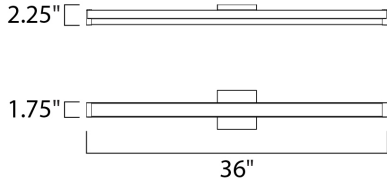

MEASUREMENTS

DIMENSION : 36" W x 1.75" H x 2.25" Ext
 BACK PLATE : 4.75" W x 4.75" H x 2.4" HCO
 HANGING WEIGHT : 2.76 lb

LAMPING

INPUT VOLTAGE : 120-277V
 LUMENS : 2,280 Rated (1,850 Del.)
 BULB : 1 x 24W LED PCB Integrated , 24W Total
 BULB INCLUDED : (Integrated)
 DIMMABLE : Only at 120V with ELV
 CRI : 90+ CRI
 COLOR_TEMP : 3000K
 LIGHTING_DIRECTION : Omni