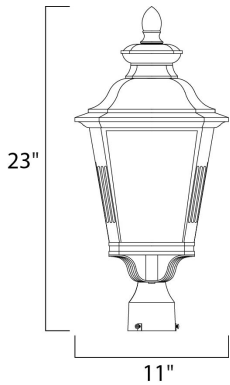

PRODUCT DESCRIPTION

MEASUREMENTS

DIMENSION : 11" L x 11" W x 23" H
 HANGING WEIGHT : 6.5 lb

LAMPING

INPUT VOLTAGE : 120V
 LUMENS : 1,050 Rated
 BULB : 1 x 12W LED AC Integrated , 12W Total
 BULB INCLUDED : (Integrated)
 DIMMABLE : Triac CL
 CRI : 80+ CRI
 COLOR_TEMP : 3000K