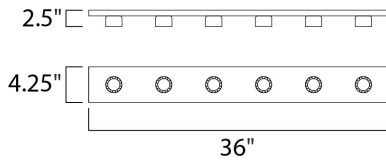

MEASUREMENTS

DIMENSION : 36" W x 4.25" H x 2.5" Ext
 BACK PLATE : 4" W x 35.25" H x 2.14" HCO
 HANGING WEIGHT : 2.88 lb

LAMPING

INPUT VOLTAGE : 120V
 LUMENS : 4,032 Rated
 BULB : 6 x 60W Incandescent E26 Medium , 360W Total
 BULB INCLUDED : (Not Included)
 DIMMABLE : Yes