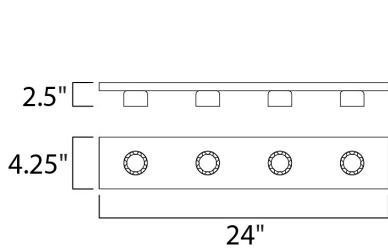

**MEASUREMENTS**

DIMENSION : 24" W x 4.25" H x 2.5" Ext  
 BACK PLATE : 4" W x 23.25" H x 2.14" HCO  
 HANGING WEIGHT : 0.55 lb

**LAMPING**

INPUT VOLTAGE : 120V  
 LUMENS : 2,688 Rated  
 BULB : 4 x 60W Incandescent E26 Medium , 240W Total  
 BULB INCLUDED : (Not Included)  
 DIMMABLE : Yes