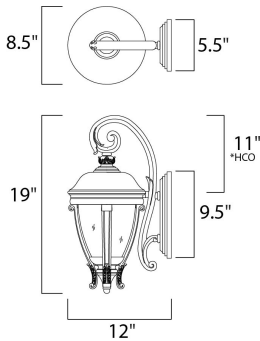

PRODUCT DESCRIPTION

Maxim Lighting's Camden VX Collection is made with Vivex, a material twice the strength of resin, is non-corrosive, UV resistant and backed with a 5-Year Limited Warranty. Camden VX is available in our Black or Golden Bronze finish and our Water Glass.

FINISHES OPTION

- Black
- Golden Bronze

GLASS

Water Glass WG

MATERIAL

Vivex Resin Composite + Glass

RATINGS

cETLus
Wet Location

ADDITIONAL

RATED LIFE 1500 Hours
OPERATING TEMPERATURE:
-20°C (-4°F), 40°C (104°F)

MEASUREMENTS

- DIMENSION : 8.5" W x 19" H x 12" Ext
- BACK PLATE : 5.5" W x 9.5" H x 11" HCO
- HANGING WEIGHT : 6.94 lb

LAMPING

- INPUT VOLTAGE : 120V
- LUMENS : 1,344 Rated
- BULB : 2 x 40W Incandescent E12 Candelabra , 80W Total
- BULB INCLUDED : (Not Included)
- DIMMABLE : Yes

Always consult a qualified electrician before installing any lighting product.

WESTERN DISTRIBUTION CENTER (HEADQUARTER)
253 NORTH VINELAND AVE | CITY OF INDUSTRY, CA 91746

EASTERN DISTRIBUTION CENTER
4200 SHIRLEY DR. | ATLANTA, GA 30336

P. 626.956.4200 | F. 626.956.4225 | maximlighting.com